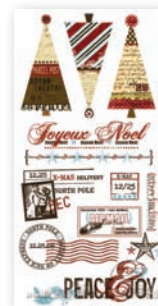

Borderlines or Letters | One 6x12 sheet of color borderline clear stickers or cardstock alphabet stickers.

Punch Outs | Eighteen individual die-cut tags in assorted sizes and shapes.

Patches | Three 3 1/2 x 5 1/2 color patterned canvas patches.

Twilight Borderlines
PP039 | \$3.00

Twilight Letters
PP040 | \$2.00

Twilight Patches
PP041 | \$3.50

Twilight Clear Stamps
PP042 | \$5.00

Twilight Brads
PP043 | \$4.00

Twilight Punch Outs
PP044 | \$2.50

Mistletoe Theme Set | PP045 | \$5.50 *Exclusive kit* Available October 2009

Mistletoe Press-ons
PP046 | \$4.00

Mistletoe Borderlines
PP047 | \$3.00

Mistletoe Letters
PP048 | \$2.00

Mistletoe Patches
PP049 | \$3.50

Mistletoe Clear Stamps
PP050 | \$5.00

Mistletoe Brads
PP051 | \$4.00